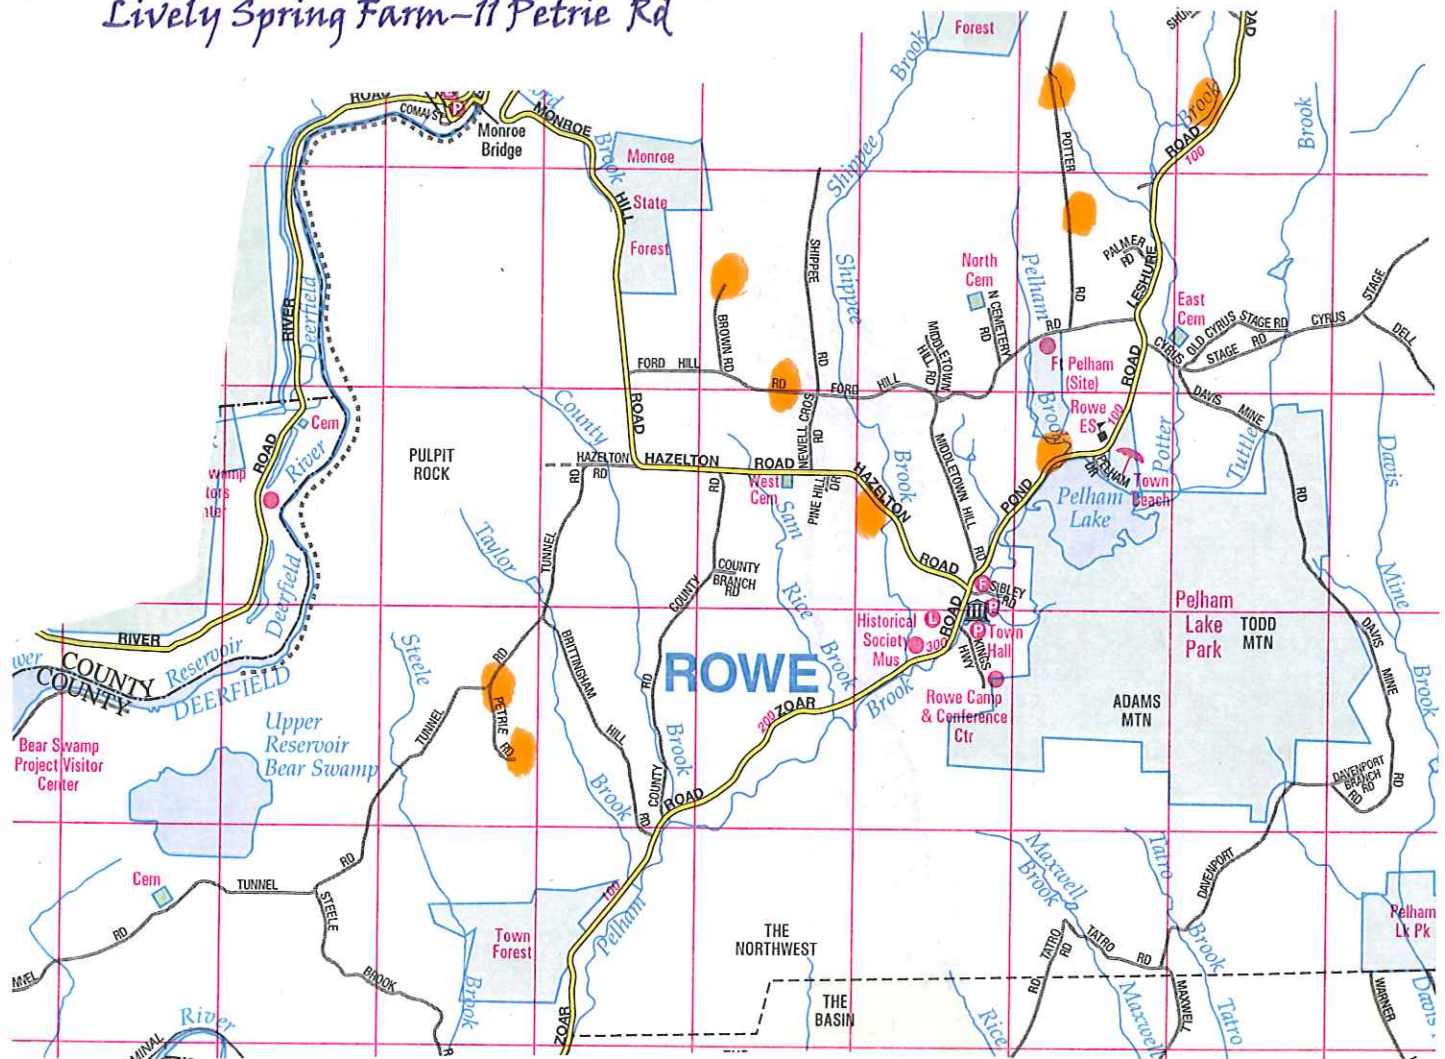

Rowe Farm & Garden Tour

Sunday, July 11, 2010 – 11am to 4pm

The public is invited to self-tour these Rowe farms and gardens:

Prue Berry – 144 Leshure Road

Tom Chiofalo – 87 Potter Road

Norma Donelson – 43 Potter Road

Rosie Gordon – 49 Hazelton Road

Lively Spring Farm – 11 Petrie Rd

John Magnago – 169 Ford Hill Road

MaryJo Phelps – 36 Petrie Road

Susan Berry Taylor – 58 Pond Road

Nan Williams – 36 Brown Road

It is appreciated that these gardeners and farmers have invited us to enjoy the fruits of their labors. Please do so respectfully. Thank you.